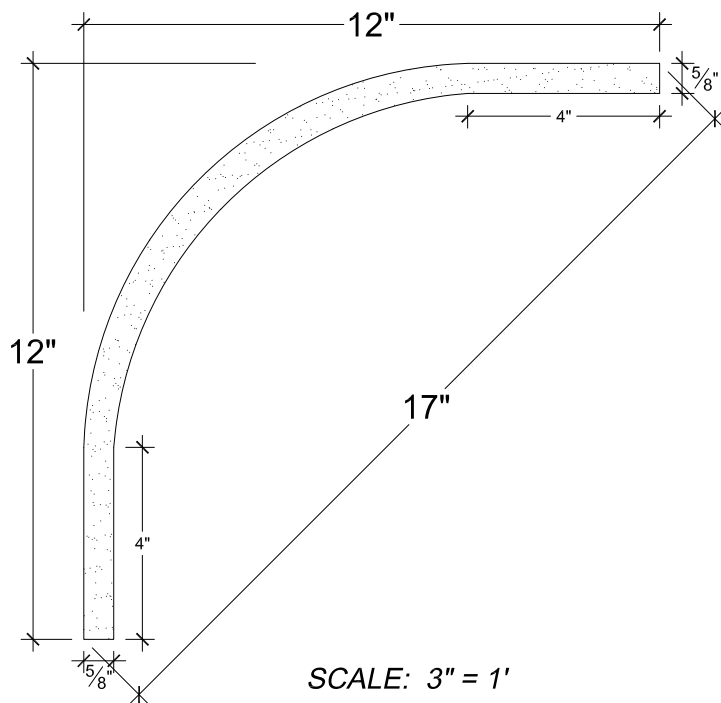

SCALE: 3" = 1'

SCALE: 3" = 1'

SCALE: 3" = 1'

67 Steuben Street  
 Brooklyn, NY 11205  
 P 718.534.7000  
 F 718.534.7040  
 www.decocraftusa.com

Design Copyright © Deco Craft USA Inc. 2010. All rights reserved

NAME:

**COVE**

ITEM#

**DC512-121C**

MATERIAL:

**PLASTER**

HEIGHT:

12"

PROJECTION:

12"

FACE:

17"

REPEAT:

N/A

LENGTH:

96"