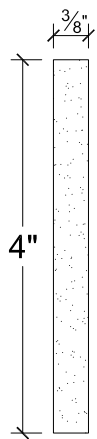

SCALE :2"=1'

SCALE :2"=1'

SCALE :2"=1'

ISOMETRIC

67 Steuben Street
 Brooklyn, NY 11205
 P 718.534.7000
 F 718.534.7040
 www.decocraftusa.com

Design Copyright © Deco Craft USA Inc.2010.All rights reserved

NAME:

PANEL

ITEM#

DC404-165H

MATERIAL:

PLASTER

HEIGHT:

4"

PROJECTION:

3/8"

FACE:

N/A

REPEAT:

N/A

LENGTH:

96"