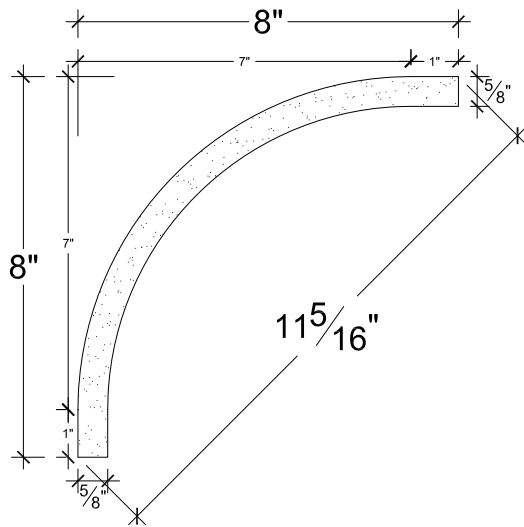

SCALE: 3" = 1'

SCALE: 3" = 1'

SCALE: 3" = 1'

67 Steuben Street
 Brooklyn, NY 11205
 P 718.534.7000
 F 718.534.7040
 www.decocraftusa.com

Design Copyright © Deco Craft USA Inc.2010.All rights reserved

NAME:

COVE

ITEM#

DC508-121D

MATERIAL:

PLASTER

HEIGHT:

8"

PROJECTION:

8"

FACE:

11. 5/16"

REPEAT:

N/A

LENGTH:

96"