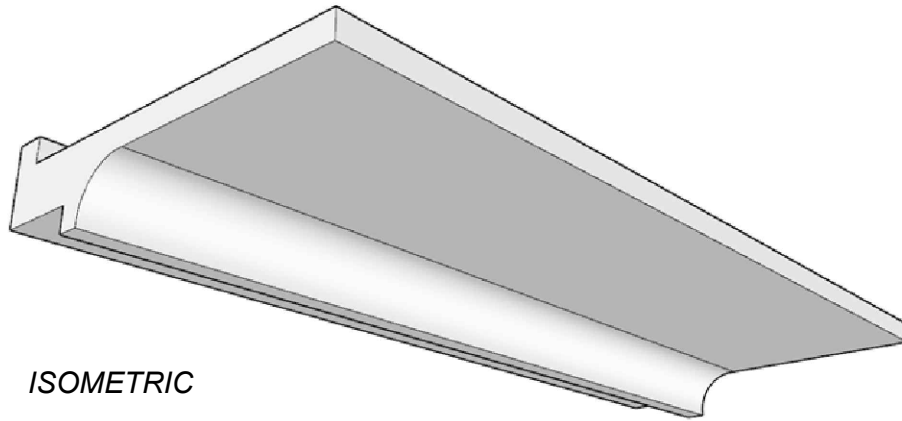

SCALE :3"=1'

SCALE :3"=1'

SCALE :3"=1'

ISOMETRIC

67 Steuben Street
 Brooklyn, NY 11205
 T: 718.534.7000
 F: 718.534.7040
 www.decocraftusa.com

Design Copyright © Decocraft USA Inc. 2010 All rights reserved

NAME:

CROWN

ITEM#

DC502-811

MATERIAL:

PLASTER

HEIGHT:
2"

PROJECTION:
7 1/2"

FACE:
7 1/2"

REPEAT:
N/A

LENGTH:
96"