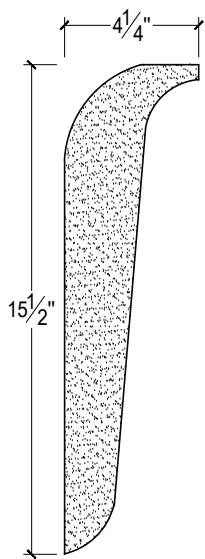

SCALE :5"=1'

SCALE :5"=1'

SCALE :5"=1'

ISOMETRIC

67 Steuben Street
 Brooklyn, NY 11205
 T: 718.534.7000
 F: 718.534.7040
 www.decocraftusa.com

Design Copyright © Decocraft USA Inc. 2010 All rights reserved

NAME:

CROWN

ITEM#

DC515-798

MATERIAL:

PLASTER

HEIGHT:

15 1/2"

PROJECTION:

4 1/4"

FACE:

N/A

REPEAT:

N/A

LENGTH:

96"