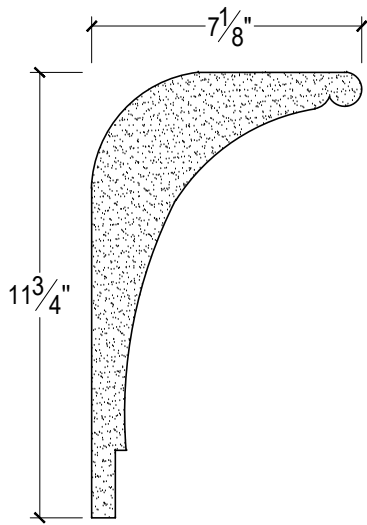

SCALE :4"=1'

SCALE :4"=1'

SCALE :4"=1'

ISOMETRIC

67 Steuben Street
 Brooklyn, NY 11205
 T: 718.534.7000
 F: 718.534.7040
 www.decocraftusa.com

Design Copyright © Decocraft USA Inc. 2010 All rights reserved

NAME:

CROWN

ITEM#

DC511-765

MATERIAL:

PLASTER

HEIGHT:

11 3/4"

PROJECTION:

7 1/8"

FACE:

N/A

REPEAT:

N/A

LENGTH:

96"