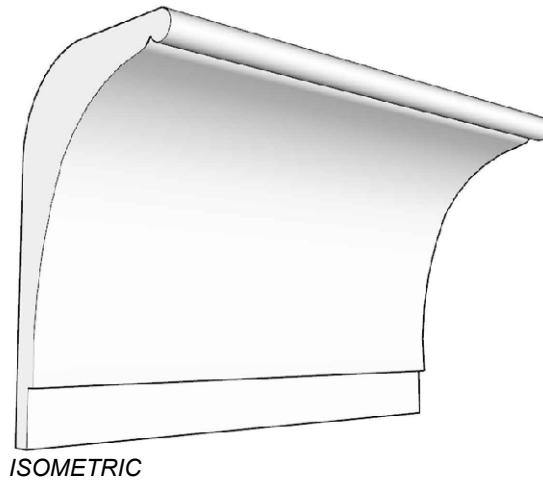

SCALE :4"=1'

SCALE :4"=1'

SCALE :4"=1'

ISOMETRIC

67 Steuben Street
 Brooklyn, NY 11205
 T: 718.534.7000
 F: 718.534.7040
 www.decocraftusa.com

Design Copyright © Decocraft USA Inc. 2010 All rights reserved

NAME:

CROWN

ITEM#

DC511-765

MATERIAL:

PLASTER

HEIGHT:

11 3/4"

PROJECTION:

7 1/8"

FACE:

N/A

REPEAT:

N/A

LENGTH:

96"