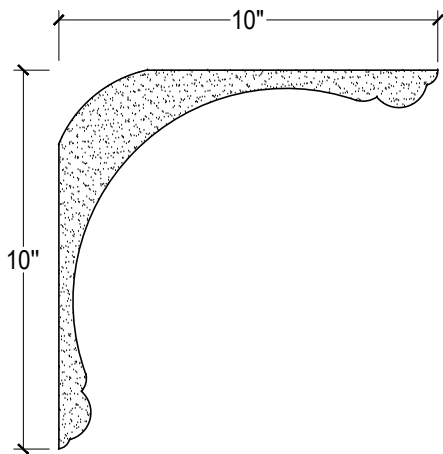

SCALE :4"=1'

SCALE :4"=1'

SCALE :4"=1'

ISOMETRIC

67 Steuben Street  
 Brooklyn, NY 11205  
 T: 718.534.7000  
 F: 718.534.7040  
 www.decocraftusa.com

Design Copyright © Decocraft USA Inc. 2010 All rights reserved

NAME:

**CROWN**

ITEM#

**DC510-789**

MATERIAL:

**PLASTER**

HEIGHT:

10"

PROJECTION:

10"

FACE:

N/A

REPEAT:

N/A

LENGTH:

96"