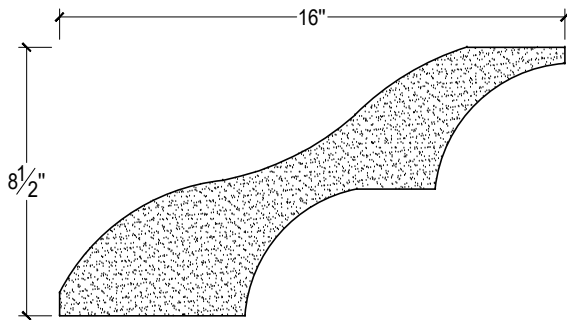

SCALE :5"=1'

SCALE :5"=1'

SCALE :5"=1'

ISOMETRIC

67 Steuben Street
 Brooklyn, NY 11205
 T: 718.534.7000
 F: 718.534.7040
 www.decocraftusa.com

Design Copyright © Decocraft USA Inc. 2010 All rights reserved

NAME:

CROWN

ITEM#

DC508-767

MATERIAL:

PLASTER

HEIGHT:

8 1/2"

PROJECTION:

16"

FACE:

N/A

REPEAT:

N/A

LENGTH:

96"