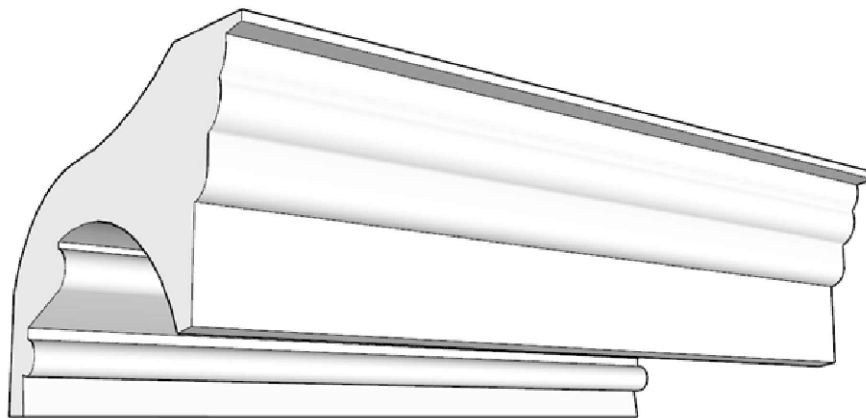

SCALE :3"=1'

SCALE :3"=1'

SCALE :3"=1'

ISOMETRIC

67 Steuben Street
 Brooklyn, NY 11205
 T: 718.534.7000
 F: 718.534.7040
 www.decocraftusa.com

Design Copyright © Decocraft USA Inc. 2010 All rights reserved

NAME:

CROWN

ITEM#

DC506-797

MATERIAL:

PLASTER

HEIGHT:

6 1/4"

PROJECTION:

8 5/8"

FACE:

N/A

REPEAT:

N/A

LENGTH:

96"