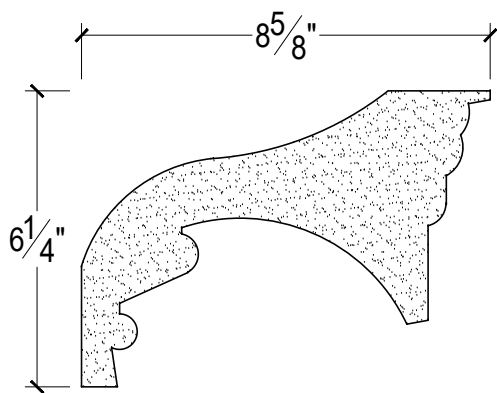

SCALE :3"=1'

SCALE :3"=1'

SCALE :3"=1'

ISOMETRIC

67 Steuben Street
 Brooklyn, NY 11205
 T: 718.534.7000
 F: 718.534.7040
 www.decocraftusa.com

Design Copyright © Decocraft USA Inc. 2010 All rights reserved

NAME:

CROWN

ITEM#

DC506-797

MATERIAL:

PLASTER

HEIGHT:

6 1/4"

PROJECTION:

8 5/8"

FACE:

N/A

REPEAT:

N/A

LENGTH:

96"