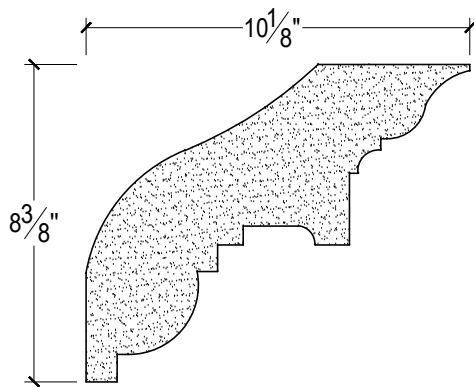

SCALE :4"=1'

SCALE :4"=1'

SCALE :4"=1'

ISOMETRIC

67 Steuben Street  
 Brooklyn, NY 11205  
 T: 718.534.7000  
 F: 718.534.7040  
 www.decocraftusa.com

Design Copyright © Decocraft USA Inc. 2010 All rights reserved

NAME:

**CROWN**

ITEM#

**DC508-750**

MATERIAL:

**PLASTER**

HEIGHT:

**8 3/8"**

PROJECTION:

**10 1/8"**

FACE:

**N/A**

REPEAT:

**N/A**

LENGTH:

**96"**