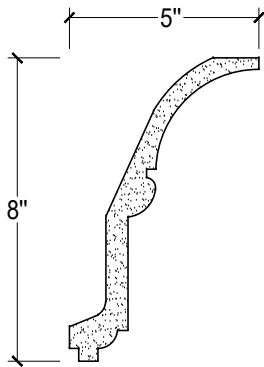

SCALE :4"=1'

SCALE :4"=1'

SCALE :4"=1'

ISOMETRIC

67 Steuben Street  
 Brooklyn, NY 11205  
 T: 718.534.7000  
 F: 718.534.7040  
 www.decocraftusa.com

Design Copyright © Decocraft USA Inc. 2010 All rights reserved

NAME:

**CROWN**

ITEM#

**DC508-735**

MATERIAL:

**PLASTER**

HEIGHT:

**8"**

PROJECTION:

**5"**

FACE:

**N/A**

REPEAT:

**N/A**

LENGTH:

**96"**