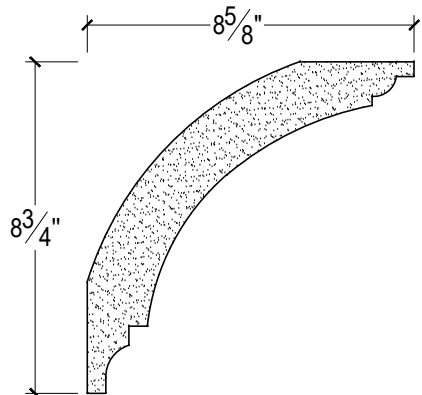

SCALE :4"=1'

SCALE :4"=1'

SCALE :4"=1'

ISOMETRIC

67 Steuben Street
 Brooklyn, NY 11205
 T: 718.534.7000
 F: 718.534.7040
 www.decocraftusa.com

Design Copyright © Decocraft USA Inc. 2010 All rights reserved

NAME:

CROWN

ITEM#

DC508-723

MATERIAL:

PLASTER

HEIGHT:

8 3/4"

PROJECTION:

8 5/8"

FACE:

N/A

REPEAT:

N/A

LENGTH:

96"