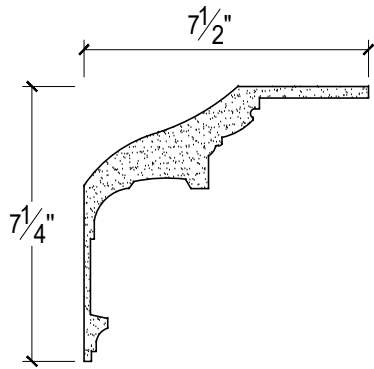

SCALE :4"=1'

SCALE :4"=1'

SCALE :4"=1'

ISOMETRIC

67 Steuben Street  
 Brooklyn, NY 11205  
 T: 718.534.7000  
 F: 718.534.7040  
 www.decocraftusa.com

Design Copyright © Decocraft USA Inc. 2010 All rights reserved

NAME:

**CROWN**

ITEM#

**DC507-782**

MATERIAL:

**PLASTER**

HEIGHT:

**7 1/4"**

PROJECTION:

**7 1/2"**

FACE:

**N/A**

REPEAT:

**N/A**

LENGTH:

**96"**