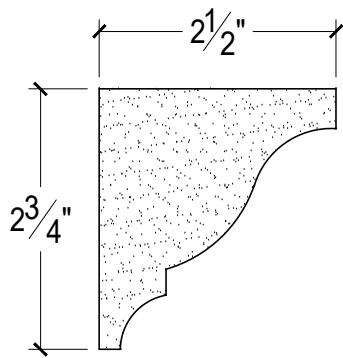

SCALE :2"=1'

SCALE :2"=1'

SCALE :2"=1'

ISOMETRIC

67 Steuben Street
 Brooklyn, NY 11205
 T: 718.534.7000
 F: 718.534.7040
 www.decocraftusa.com

Design Copyright © Decocraft USA Inc. 2010 All rights reserved

NAME:

CROWN

ITEM#

DC502-792

MATERIAL:

PLASTER

HEIGHT:

2 3/4"

PROJECTION:

2 1/2"

FACE:

N/A

REPEAT:

N/A

LENGTH:

96"