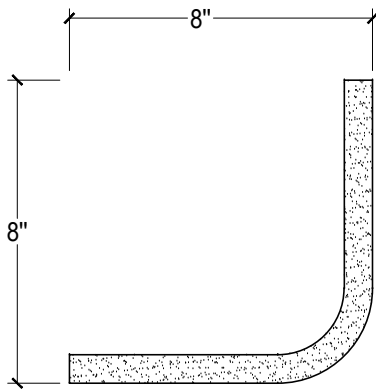

SCALE :4"=1'

SCALE :4"=1'

SCALE :4"=1'

ISOMETRIC

67 Steuben Street
 Brooklyn, NY 11205
 T: 718.534.7000
 F: 718.534.7040
 www.decocraftusa.com

Design Copyright © Decocraft USA Inc. 2010 All rights reserved

NAME:

CROWN

ITEM#

DC508-728

MATERIAL:

PLASTER

HEIGHT:
8"

PROJECTION:
8"

FACE:
N/A

REPEAT:
N/A

LENGTH:
96"