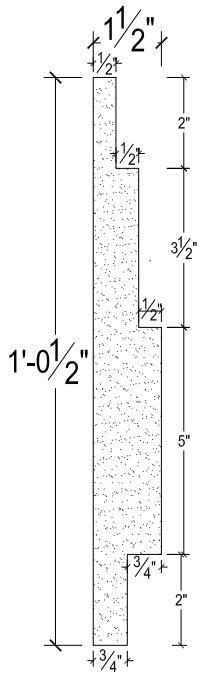

SCALE :3"=1'

SCALE :3"=1'

ISOMETRIC

67 Steuben Street  
 Brooklyn, NY 11205  
 P 718.534.7000  
 F 718.534.7040  
 www.decocraftusa.com

Design Copyright © Deco Craft USA Inc.2010.All rights reserved

NAME:

PANEL

ITEM#

DC412-182A

MATERIAL:

PLASTER

HEIGHT:

12 1/2"

PROJECTION:

1 1/2"

FACE:

N/A

REPEAT:

N/A

LENGTH:

96"