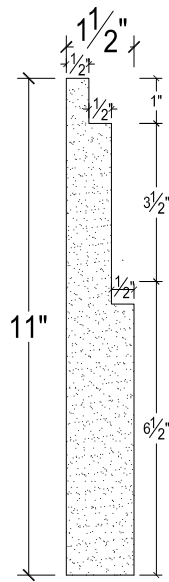

SCALE :3"=1'

SCALE :3"=1'

ISOMETRIC

67 Steuben Street
 Brooklyn, NY 11205
 P 718.534.7000
 F 718.534.7040
 www.decocraftusa.com

Design Copyright © Deco Craft USA Inc.2010.All rights reserved

NAME:

PANEL

ITEM#

DC411-182B

MATERIAL:

PLASTER

HEIGHT:

11"

PROJECTION:

1 1/2"

FACE:

N/A

REPEAT:

N/A

LENGTH:

96"