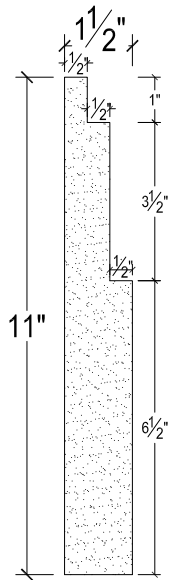

SCALE :3"=1'

SCALE :3"=1'

ISOMETRIC

67 Steuben Street
 Brooklyn, NY 11205
 P 718.534.7000
 F 718.534.7040
 www.decocraftusa.com

Design Copyright © Deco Craft USA Inc.2010.All rights reserved

NAME:	PANEL	HEIGHT:	11"
ITEM#	DC411-182	PROJECTION:	1 1/2"
MATERIAL:	PLASTER	FACE:	10"
		REPEAT:	N/A
		LENGTH:	96"