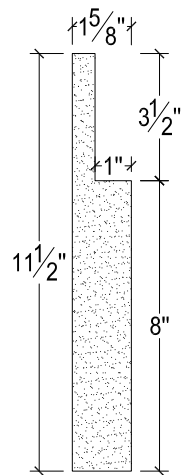

SCALE :4"=1'

SCALE :4"=1'

SCALE :4"=1'

ISOMETRIC

67 Steuben Street  
 Brooklyn, NY 11205  
 P 718.534.7000  
 F 718.534.7040  
 www.decocraftusa.com

Design Copyright © Deco Craft USA Inc.2010.All rights reserved

NAME:

**PANEL**

ITEM#

**DC411-382**

MATERIAL:

**PLASTER**

HEIGHT:

11 1/2"

PROJECTION:

1 5/8"

FACE:

N/A

REPEAT:

N/A

LENGTH:

96"