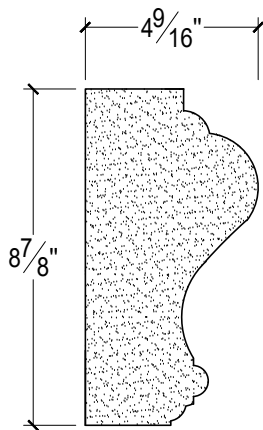

SCALE :4"=1'

SCALE :4"=1'

SCALE :4"=1'

ISOMETRIC

67 Steuben Street
 Brooklyn, NY 11205
 T: 718.534.7000
 F: 718.534.7040
 www.decocraftusa.com

Design Copyright © Decocraft USA Inc. 2010 All rights reserved

NAME:

PANEL

ITEM#

DC408-635

MATERIAL:

PLASTER

HEIGHT:

8 7/16"

PROJECTION:

4 9/16"

FACE:

N/A

REPEAT:

N/A

LENGTH:

96"