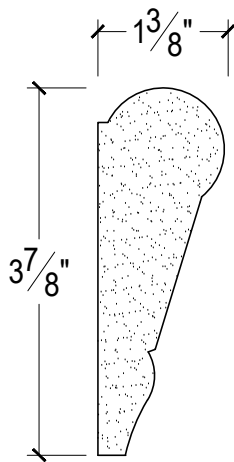

SCALE :2"=1'

SCALE :2"=1'

SCALE :2"=1'

ISOMETRIC

67 Steuben Street
 Brooklyn, NY 11205
 T: 718.534.7000
 F: 718.534.7040
 www.decocraftusa.com

Design Copyright © Decocraft USA Inc. 2010 All rights reserved

NAME:

PANEL

ITEM#

DC403-367

MATERIAL:

PLASTER

HEIGHT:

3 7/8"

PROJECTION:

1 3/8"

FACE:

N/A

REPEAT:

N/A

LENGTH:

96"