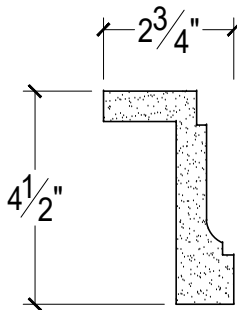

SCALE :3"=1'

SCALE :3"=1'

SCALE :3"=1'

ISOMETRIC

67 Steuben Street  
 Brooklyn, NY 11205  
 T: 718.534.7000  
 F: 718.534.7040  
 www.decocraftusa.com

Design Copyright © Decocraft USA Inc. 2010 All rights reserved

NAME:

**PANEL**

ITEM#

**DC504-640**

MATERIAL:

**PLASTER**

HEIGHT:

**4 1/2"**

PROJECTION:

**2 3/4"**

FACE:

**N/A**

REPEAT:

**N/A**

LENGTH:

**96"**