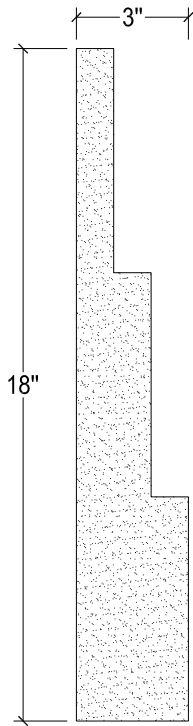

SCALE :4"=1'

SCALE :4"=1'

SCALE :4"=1'

67 Steuben Street  
 Brooklyn, NY 11205  
 T: 718.534.7000  
 F: 718.534.7040  
 www.decocraftusa.com

Design Copyright © Decocraft USA Inc. 2010 All rights reserved

NAME:

**PANEL**

ITEM#

**DC418-182B**

MATERIAL:

**PLASTER**

HEIGHT:

18"

PROJECTION:

3"

FACE:

N/A

REPEAT:

N/A

LENGTH:

96"