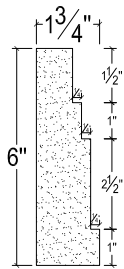

SCALE :4"=1'

SCALE :4"=1'

SCALE :4"=1'

ISOMETRIC

67 Steuben Street
 Brooklyn, NY 11205
 T: 718.534.7000
 F: 718.534.7040
 www.decocraftusa.com

Design Copyright © Decocraft USA Inc. 2010 All rights reserved

NAME:

PANEL

ITEM#

DC406-182C

MATERIAL:

PLASTER

HEIGHT:

6"

PROJECTION:

1 3/4"

FACE:

N/A

REPEAT:

N/A

LENGTH:

96"