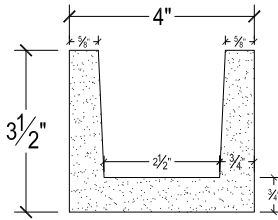

SCALE :3"=1'

SCALE :3"=1'

SCALE :3"=1'

ISOMETRIC

67 Steuben Street
 Brooklyn, NY 11205
 T: 718.534.7000
 F: 718.534.7040
 www.decocraftusa.com

Design Copyright © Decocraft USA Inc. 2010 All rights reserved

NAME:

PANEL

ITEM#

DC403-605

MATERIAL:

PLASTER

HEIGHT:

3 1/2"

PROJECTION:

4"

FACE:

N/A

REPEAT:

N/A

LENGTH:

96"