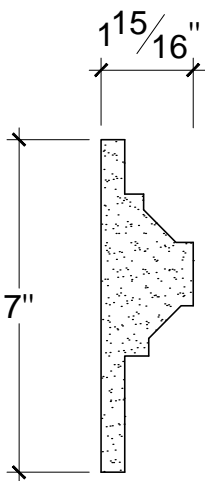

SCALE :3"=1'

SCALE :3"=1'

SCALE :3"=1'

ISOMETRIC

67 Steuben Street
 Brooklyn, NY 11205
 T: 718.534.7000
 F: 718.534.7040
 www.decocraftusa.com

Design Copyright © Decocraft USA Inc. 2010 All rights reserved

NAME:

PANEL

ITEM#

DC407-528

MATERIAL:

PLASTER

HEIGHT:
7"

PROJECTION:
1 15/16"

FACE:
N/A

REPEAT:
N/A

LENGTH:
96"