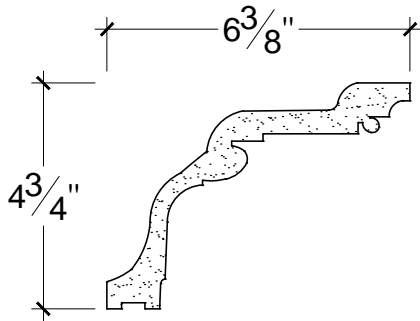

SCALE :3"=1'

SCALE :3"=1'

SCALE :3"=1'

ISOMETRIC

67 Steuben Street  
 Brooklyn, NY 11205  
 T: 718.534.7000  
 F: 718.534.7040  
 www.decocraftusa.com

Design Copyright © Decocraft USA Inc. 2010 All rights reserved

NAME:

**CROWN**

ITEM#

**DC504-522**

MATERIAL:

**PLASTER**

HEIGHT:

4 3/4"

PROJECTION:

6 3/8"

FACE:

N/A

REPEAT:

N/A

LENGTH:

96"