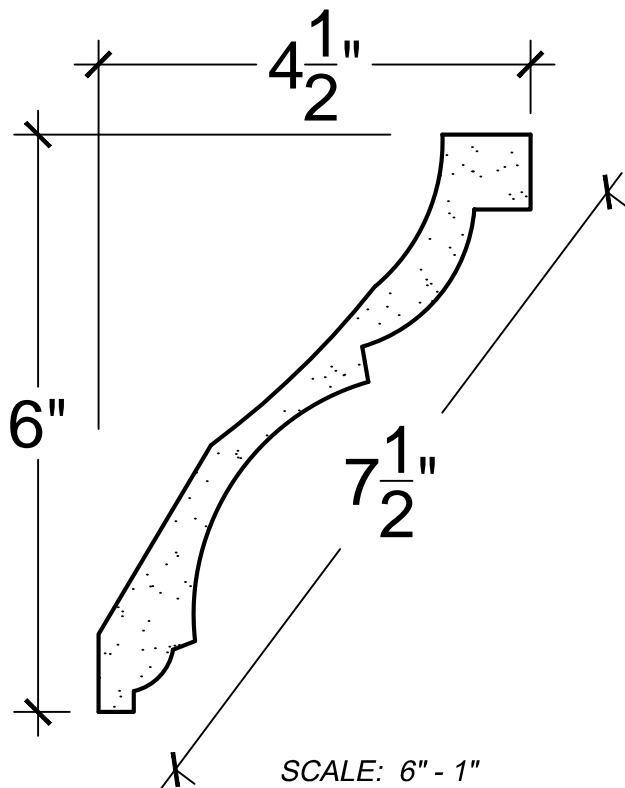

SCALE: 6" - 1"

SCALE: 6" - 1"

SCALE: 6" - 1"

67 Steuben Street
 Brooklyn, NY 11205
 P 718.534.7000
 F 718.534.7040
 www.decocraftusa.com

Design Copyright © Deco Craft USA Inc.2010.All rights reserved

NAME:	CROWN	HEIGHT:	6"
ITEM#	DC506-324	PROJECTION:	4. 1/2"
MATERIAL:	PLASTER	FACE:	7. 1/2"
		REPEAT:	N/A
		LENGTH:	96"