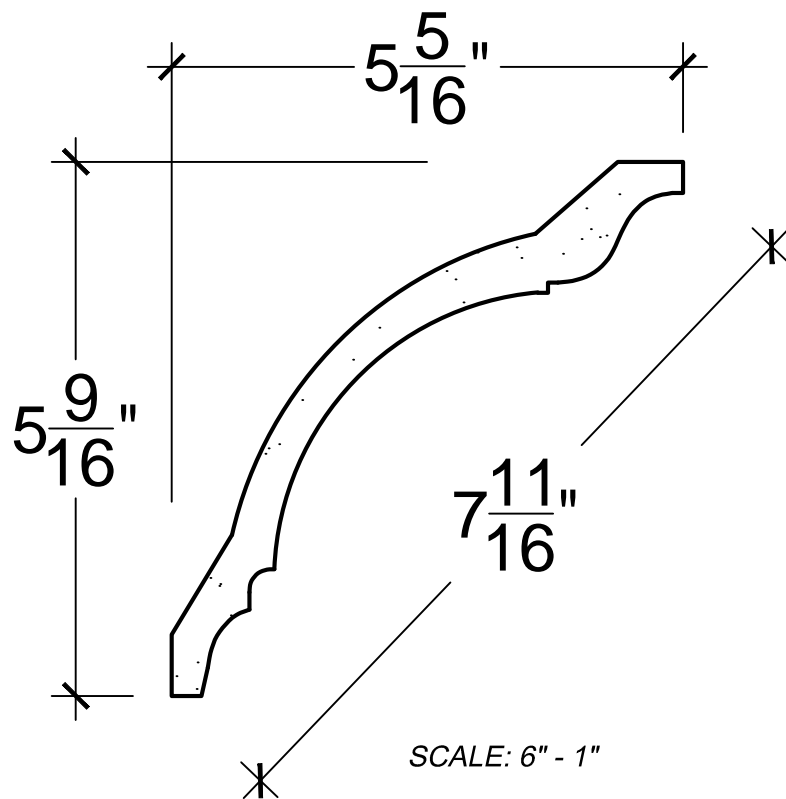

SCALE: 6" - 1"

SCALE: 6" - 1"

SCALE: 6" - 1"

67 Steuben Street
 Brooklyn, NY 11205
 P 718.534.7000
 F 718.534.7040
 www.decocraftusa.com

Design Copyright © Deco Craft USA Inc.2010.All rights reserved

NAME:	COVE	HEIGHT:	5. 9/16"
ITEM#	DC505-369	PROJECTION:	5. 5/16"
MATERIAL:	PLASTER	FACE:	7. 11/16"
		REPEAT:	N/A
		LENGTH:	96"