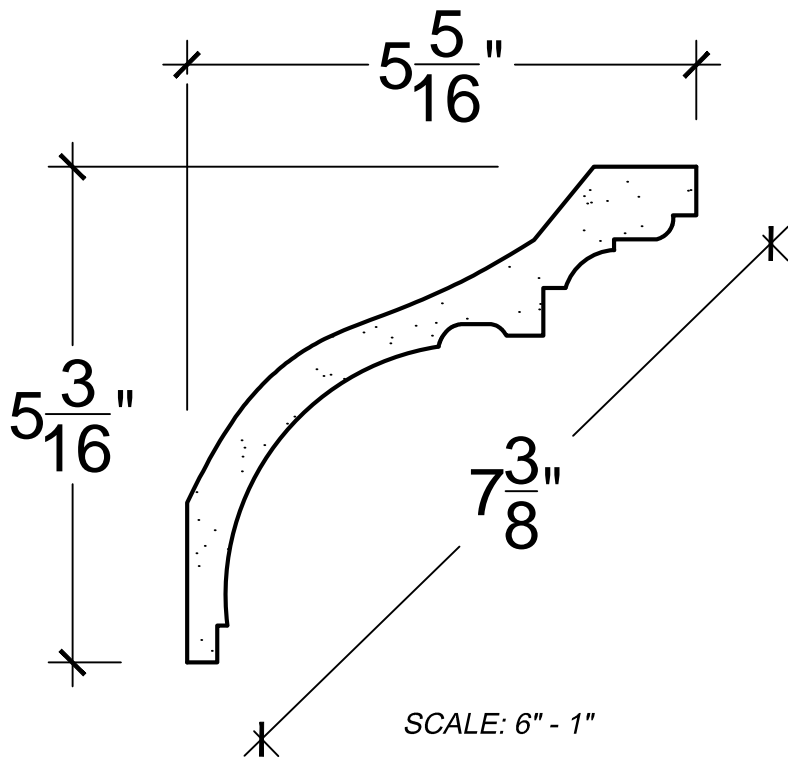

SCALE: 6" - 1"

SCALE: 6" - 1"

SCALE: 6" - 1"

67 Steuben Street
 Brooklyn, NY 11205
 P 718.534.7000
 F 718.534.7040
 www.decocraftusa.com

Design Copyright © Deco Craft USA Inc.2010.All rights reserved

NAME:

CROWN

ITEM#

DC505-365

MATERIAL:

PLASTER

HEIGHT:

5. 3/16"

PROJECTION:

5. 5/16"

FACE:

7. 3/8"

REPEAT:

N/A

LENGTH:

96"