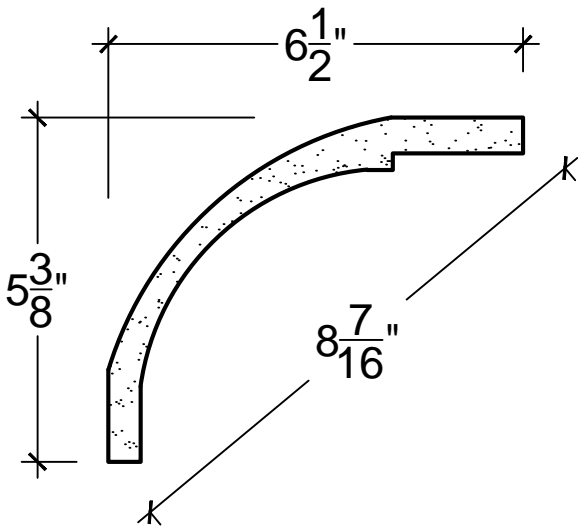

SCALE: 4" - 1"

SCALE: 4" - 1"

SCALE: 4" - 1"

67 Steuben Street
 Brooklyn, NY 11205
 P 718.534.7000
 F 718.534.7040
 www.decocraftusa.com

Design Copyright © Deco Craft USA Inc.2010.All rights reserved

NAME:

COVE

ITEM#

DC505-174C

MATERIAL:

PLASTER

HEIGHT:

5. 3/8"

PROJECTION:

6. 1/2"

FACE:

8. 7/16"

REPEAT:

N/A

LENGTH:

96"