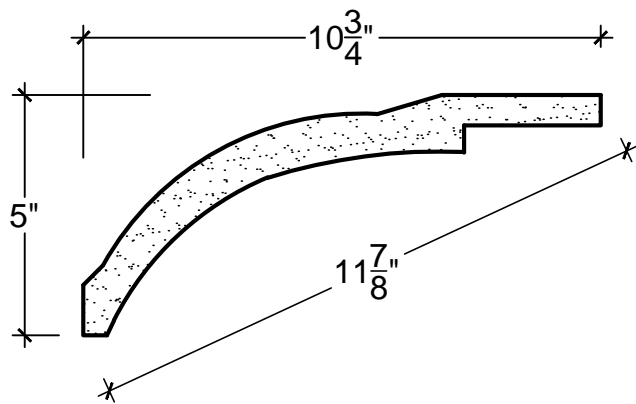

SCALE: 3" = 1'-0"

SCALE: 3" = 1'-0"

SCALE: 3" = 1'-0"

67 Steuben Street
 Brooklyn, NY 11205
 P 718.534.7000
 F 718.534.7040
 www.decocraftusa.com

Design Copyright © Deco Craft USA Inc.2010.All rights reserved

NAME:

CROWN

ITEM#

DC505-174

MATERIAL:

PLASTER

HEIGHT:

5"

PROJECTION:
10. 3/4"

FACE:
11. 7/8"

REPEAT:
N/A

LENGTH:
96"