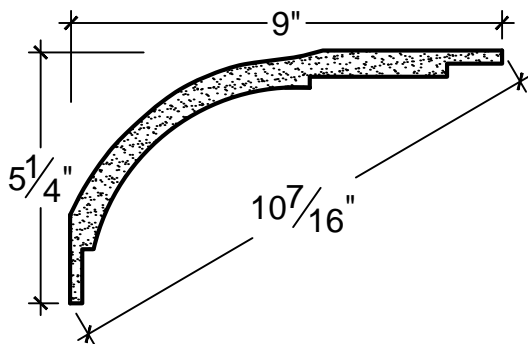

SCALE: 6" = 1'

SCALE: 6" = 1'

SCALE: 6" = 1'

67 Steuben Street  
 Brooklyn, NY 11205  
 P 718.534.7000  
 F 718.534.7040  
 www.decocraftusa.com

Design Copyright © Deco Craft USA Inc. 2010. All rights reserved

NAME:

**COVE**

ITEM#

**DC505-129B**

MATERIAL:

**PLASTER**

HEIGHT:

5. 1/4"

PROJECTION:

9"

FACE:

10. 7/16"

REPEAT:

N/A

LENGTH:

96"