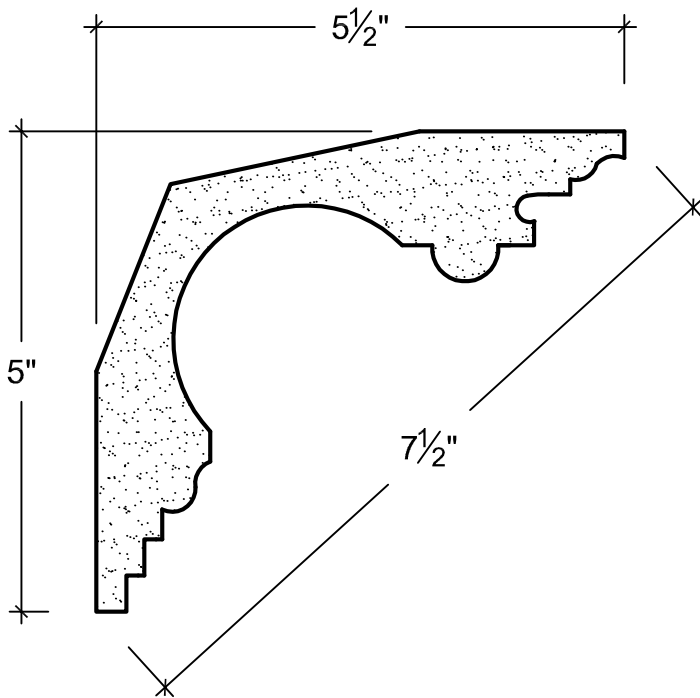

SCALE: 6" = 1'

SCALE: 6" = 1'

SCALE: 6" = 1'

67 Steuben Street  
 Brooklyn, NY 11205  
 P 718.534.7000  
 F 718.534.7040  
 www.decocraftusa.com

Design Copyright © Deco Craft USA Inc. 2010. All rights reserved

NAME:

**CROWN**

ITEM#

**DC505-063**

MATERIAL:

**PLASTER**

HEIGHT:

5"

PROJECTION:

5-1/2"

FACE:

7-1/2"

REPEAT:

N/A

LENGTH:

96"