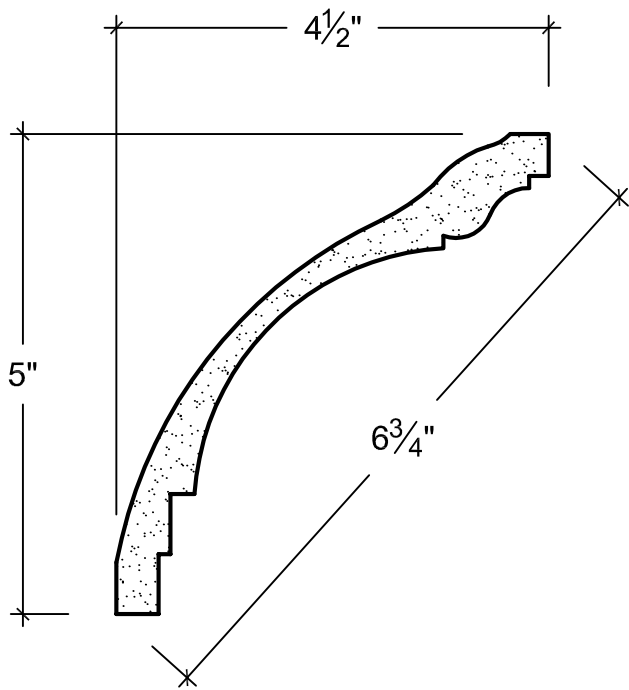

SCALE: 6" = 1'

SCALE: 6" = 1'

SCALE: 6" = 1'

67 Steuben Street  
 Brooklyn, NY 11205  
 P 718.534.7000  
 F 718.534.7040  
 www.decocraftusa.com

Design Copyright © Deco Craft USA Inc.2010.All rights reserved

NAME:

**CROWN**

ITEM#

**DC505-049**

MATERIAL:

**PLASTER**

HEIGHT:

**5"**

PROJECTION:

**4-1/2"**

FACE:

**6-3/4"**

REPEAT:

**N/A**

LENGTH:

**96"**