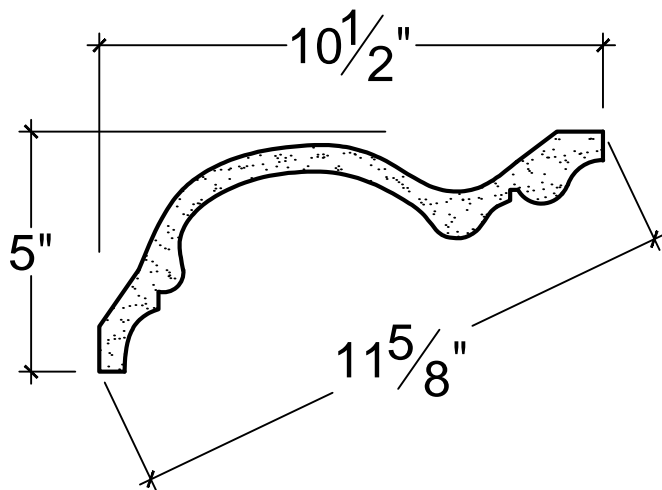

SCALE: 3" - 1"

SCALE: 3" - 1"

SCALE: 3" - 1"

67 Steuben Street
 Brooklyn, NY 11205
 P 718.534.7000
 F 718.534.7040
 www.decocraftusa.com

Design Copyright © Deco Craft USA Inc.2010.All rights reserved

NAME:

COVE

ITEM#

DC505-043

MATERIAL:

PLASTER

HEIGHT:

5"

PROJECTION:

10. 1/2"

FACE:

11. 5/8"

REPEAT:

N/A

LENGTH:

96"