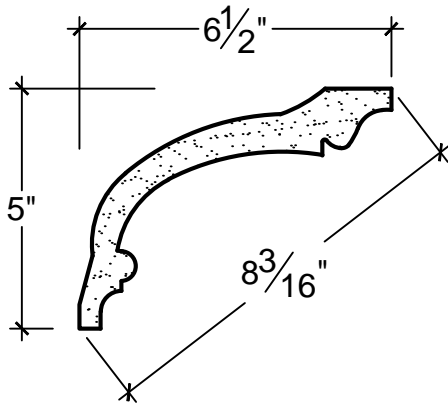

SCALE: 3" = 1'

SCALE: 3" = 1'

SCALE: 3" = 1'

67 Steuben Street  
 Brooklyn, NY 11205  
 P 718.534.7000  
 F 718.534.7040  
 www.decocraftusa.com

Design Copyright © Deco Craft USA Inc. 2010. All rights reserved

NAME:

COVE

ITEM#

DC505-040

MATERIAL:

PLASTER

HEIGHT:

5"

PROJECTION:

6. 1/2"

FACE:

8. 3/16"

REPEAT:

N/A

LENGTH:

96"