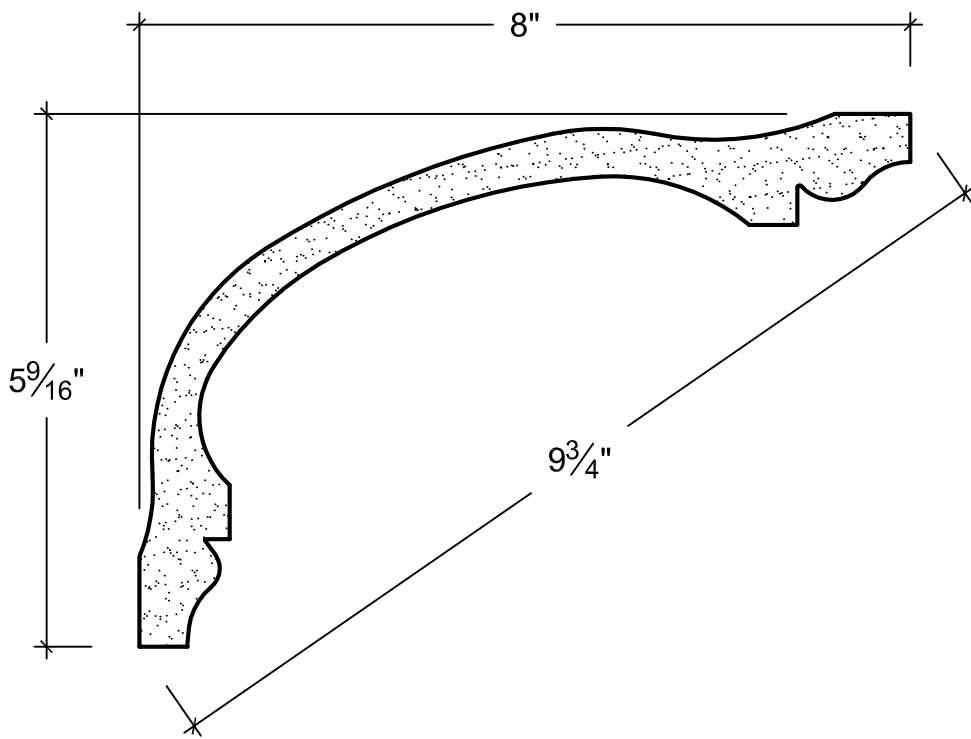

SCALE: 3" = 1'

SCALE: 6" = 1'

SCALE: 6" = 1'

67 Steuben Street
 Brooklyn, NY 11205
 P 718.534.7000
 F 718.534.7040
 www.decocraftusa.com

Design Copyright © Deco Craft USA Inc. 2010. All rights reserved

NAME:

CROWN

ITEM#

DC505-018

MATERIAL:

PLASTER

HEIGHT:

5-9/16"

PROJECTION:

8"

FACE:

9-3/4"

REPEAT:

N/A

LENGTH:

96"