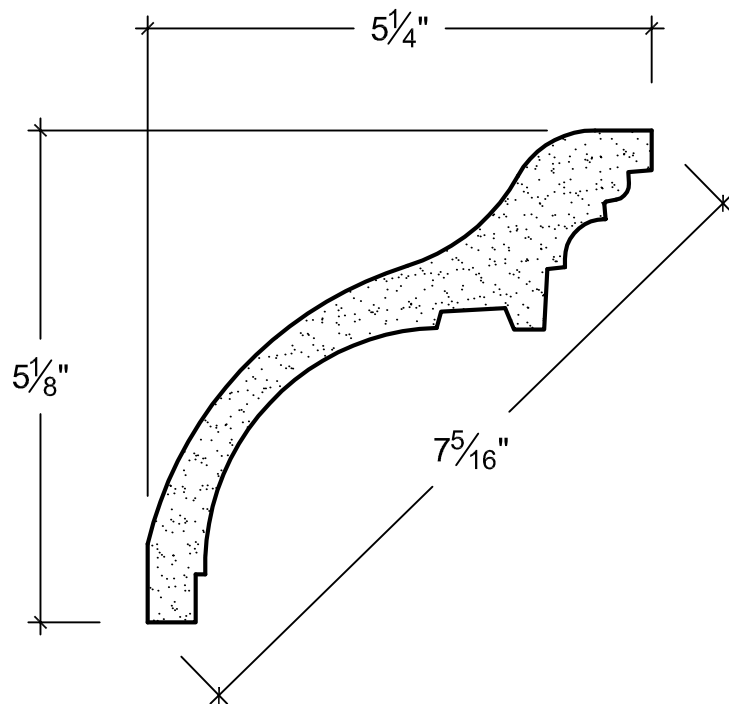

SCALE: 6" = 1'

SCALE: 6" = 1'

SCALE: 6" = 1'

67 Steuben Street
 Brooklyn, NY 11205
 P 718.534.7000
 F 718.534.7040
 www.decocraftusa.com

Design Copyright © Deco Craft USA Inc. 2010. All rights reserved

| | | | |
|-----------|-----------|-------------|---------|
| NAME: | CROWN | HEIGHT: | 5-1/8" |
| ITEM# | DC505-011 | PROJECTION: | 5-1/4" |
| MATERIAL: | PLASTER | FACE: | 7-5/16" |
| | | REPEAT: | N/A |
| | | LENGTH: | 96" |