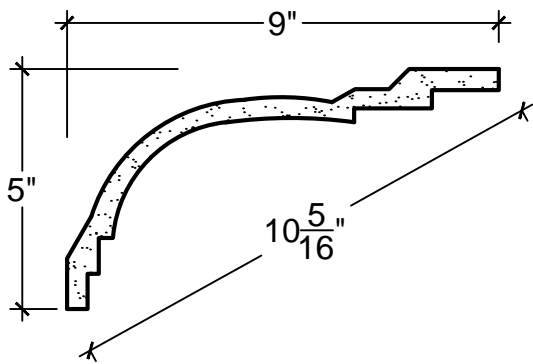

SCALE: 3" = 1'

SCALE: 3" = 1'

SCALE: 3" = 1'

67 Steuben Street  
 Brooklyn, NY 11205  
 P 718.534.7000  
 F 718.534.7040  
 www.decocraftusa.com

Design Copyright © Deco Craft USA Inc.2010.All rights reserved

NAME:	COVE	HEIGHT:	5"
ITEM#	DC505-010	PROJECTION:	9"
MATERIAL:	PLASTER	FACE:	10. 5/16"
		REPEAT:	N/A
		LENGTH:	96"