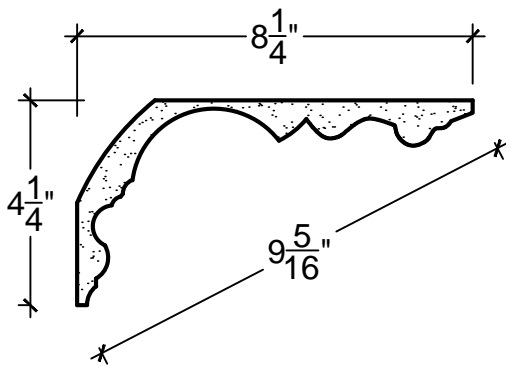

SCALE: 3" = 1'-0"

SCALE: 3" = 1'-0"

SCALE: 3" = 1'-0"

67 Steuben Street
 Brooklyn, NY 11205
 P 718.534.7000
 F 718.534.7040
 www.decocraftusa.com

Design Copyright © Deco Craft USA Inc.2010.All rights reserved

NAME:

COVE

ITEM#

DC504-209

MATERIAL:

PLASTER

HEIGHT:

4. 1/4"

PROJECTION:

8. 1/4"

FACE:

9. 5/16"

REPEAT:

N/A

LENGTH:

96"