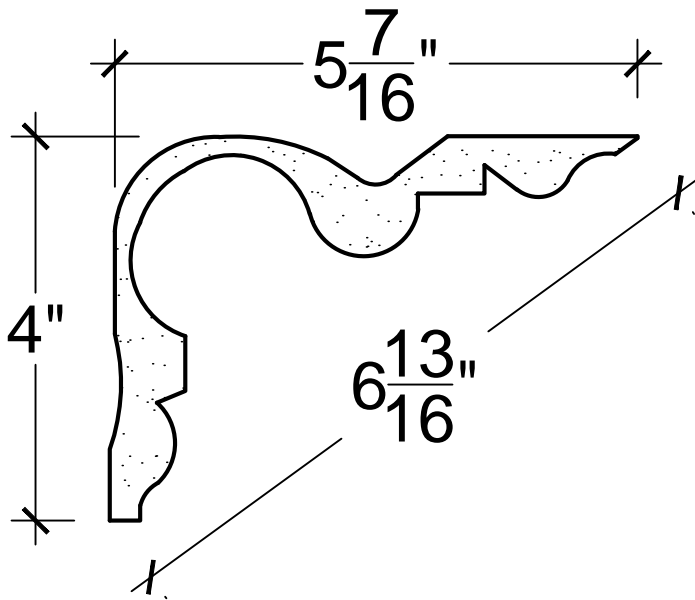

SCALE: 6" = 1'-0"

SCALE: 6" = 1'-0"

SCALE: 6" = 1'-0"

67 Steuben Street  
 Brooklyn, NY 11205  
 P 718.534.7000  
 F 718.534.7040  
 www.decocraftusa.com

Design Copyright © Deco Craft USA Inc.2010.All rights reserved

NAME:

COVE

ITEM#

DC504-199

MATERIAL:

PLASTER

HEIGHT:

4"

PROJECTION:  
5. 7/16"

FACE:  
6. 13/16"

REPEAT:  
N/A

LENGTH:  
96"