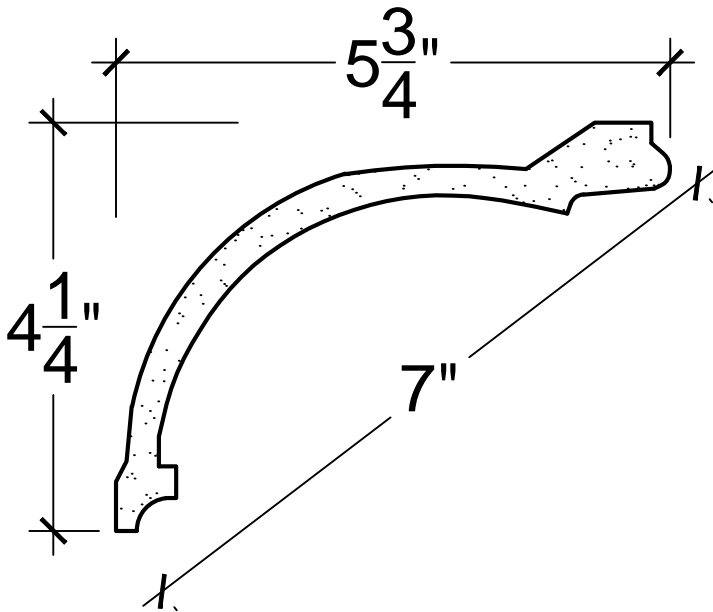

SCALE: 6" = 1'-0"

SCALE: 6" = 1'-0"

SCALE: 6" = 1'-0"

67 Steuben Street
 Brooklyn, NY 11205
 P 718.534.7000
 F 718.534.7040
 www.decocraftusa.com

Design Copyright © Deco Craft USA Inc.2010.All rights reserved

NAME:

COVE

ITEM#

DC504-197

MATERIAL:

PLASTER

HEIGHT:

4. 1/4"

PROJECTION:

5. 3/4"

FACE:

7"

REPEAT:

N/A

LENGTH:

96"