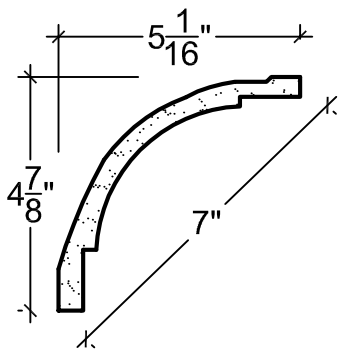

SCALE: 3" = 1'

SCALE: 3" = 1'

SCALE: 3" = 1'

67 Steuben Street  
 Brooklyn, NY 11205  
 P 718.534.7000  
 F 718.534.7040  
 www.decocraftusa.com

Design Copyright © Deco Craft USA Inc.2010.All rights reserved

NAME:

**COVE**

ITEM#

**DC504-175**

MATERIAL:

**PLASTER**

HEIGHT:

4. 7/8"

PROJECTION:

5. 1/16"

FACE:

7"

REPEAT:

N/A

LENGTH:

96"