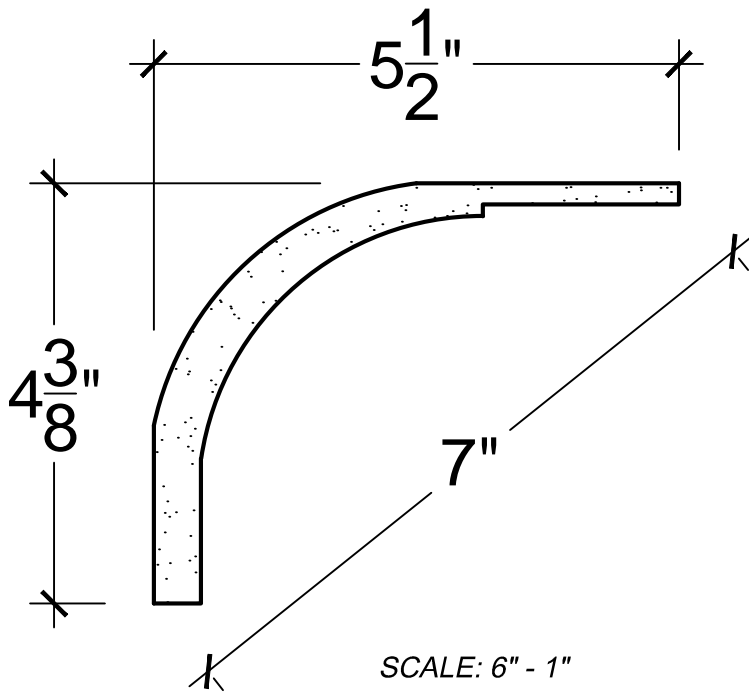

SCALE: 6" - 1"

SCALE: 6" - 1"

SCALE: 6" - 1"

67 Steuben Street
 Brooklyn, NY 11205
 P 718.534.7000
 F 718.534.7040
 www.decocraftusa.com

Design Copyright © Deco Craft USA Inc.2010.All rights reserved

NAME:

COVE

ITEM#

DC504-174B

MATERIAL:

PLASTER

HEIGHT:

4. 3/8"

PROJECTION:

5. 1/2"

FACE:

7"

REPEAT:

N/A

LENGTH:

96"