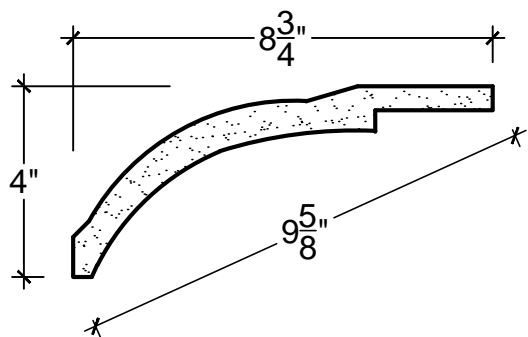

SCALE: 3' = 1'-0"

SCALE: 3' = 1'-0"

SCALE: 3' = 1'-0"

67 Steuben Street
 Brooklyn, NY 11205
 P 718.534.7000
 F 718.534.7040
 www.decocraftusa.com

Design Copyright © Deco Craft USA Inc.2010.All rights reserved

NAME:

CROWN

ITEM#

DC504-174

MATERIAL:

PLASTER

HEIGHT:

4"

PROJECTION:

8. 3/4"

FACE:

9. 5/8"

REPEAT:

N/A

LENGTH:

96"