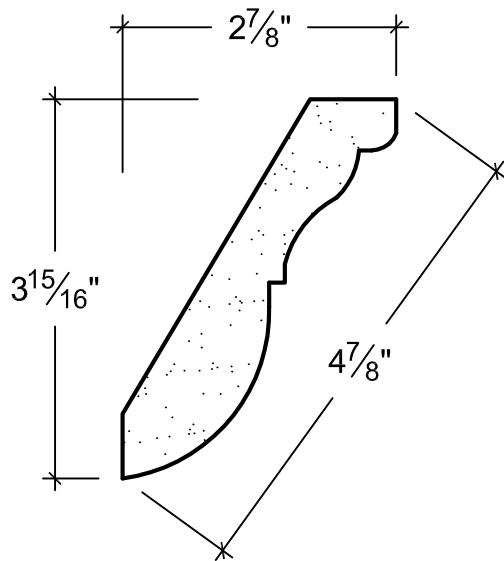

SCALE: 6" = 1'

SCALE: 6" = 1'

SCALE: 6" = 1'

67 Steuben Street
 Brooklyn, NY 11205
 P 718.534.7000
 F 718.534.7040
 www.decocraftusa.com

Design Copyright © Deco Craft USA Inc. 2010. All rights reserved

NAME:

CROWN

ITEM#

DC504-144

MATERIAL:

PLASTER

HEIGHT:

3. 15/16"

PROJECTION:

2. 7/8"

FACE:

4. 7/8"

REPEAT:

N/A

LENGTH:

96"