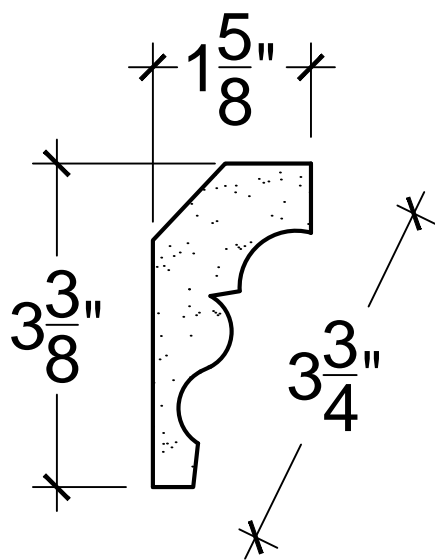

SCALE: 6" = 1'

SCALE: 6" = 1'

SCALE: 6" = 1'

67 Steuben Street
 Brooklyn, NY 11205
 P 718.534.7000
 F 718.534.7040
 www.decocraftusa.com

Design Copyright © Deco Craft USA Inc.2010.All rights reserved

NAME:	CROWN	HEIGHT:	3. 3/8"
ITEM#	DC503-298	PROJECTION:	1. 5/8"
MATERIAL:	PLASTER	FACE:	3. 3/4"
		REPEAT:	N/A
		LENGTH:	96"