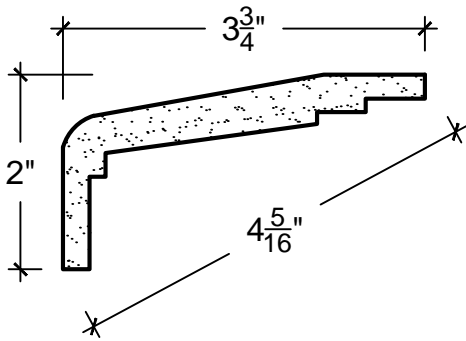

SCALE: 6" = 1'

SCALE: 6" = 1'

SCALE: 6" = 1'

67 Steuben Street
 Brooklyn, NY 11205
 P 718.534.7000
 F 718.534.7040
 www.decocraftusa.com

Design Copyright © Deco Craft USA Inc.2010.All rights reserved

NAME:

CROWN

ITEM#

DC502-239C

MATERIAL:

PLASTER

HEIGHT:

2"

PROJECTION:

3. 3/4"

FACE:

4. 5/16"

REPEAT:

N/A

LENGTH:

96"