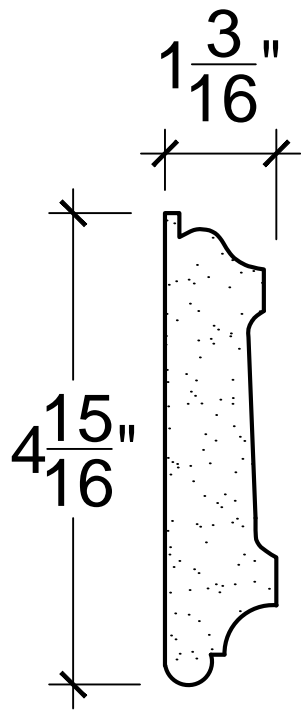

SCALE: 6" - 1"

SCALE: 6" - 1"

SCALE: 6" - 1"

67 Steuben Street
 Brooklyn, NY 11205
 P 718.534.7000
 F 718.534.7040
 www.decocraftusa.com

Design Copyright © Deco Craft USA Inc.2010.All rights reserved

NAME:	PANEL	HEIGHT:	4. 15/16"
ITEM#	DC404-348	PROJECTION:	1. 3/16"
MATERIAL:	PLASTER	FACE:	N/A
		REPEAT:	N/A
		LENGTH:	96"